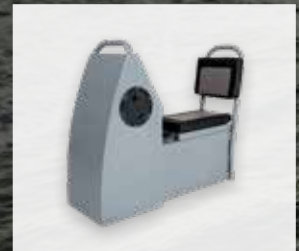

JOCKEY
CONSOLE
SU400

CONSOLE COLORS						
PART NUMBERS	8M0162901	8M0162900	8M0162903	8M0162902	8M0162905	8M0162904
CUSHION COLORS						

NO. PERSONS	1	2	1
CONSOLE WEIGHT	25kg	27kg	25kg
CONSOLE LENGTH	91.5cm	95cm	116cm
CONSOLE HEIGHT	82cm	85cm	91cm
CUSHION SEAT WIDTH	72.5cm	88cm	27cm
BOX SEAT WIDTH	72.5cm	72.5cm	40cm
SEAT HEIGHT	50cm	50cm	40cm

QUICKSILVER 320 ALU-RIB			
QUICKSILVER 350 ALU-RIB			
QUICKSILVER 380 ALU-RIB			
QUICKSILVER 420 ALU-RIB