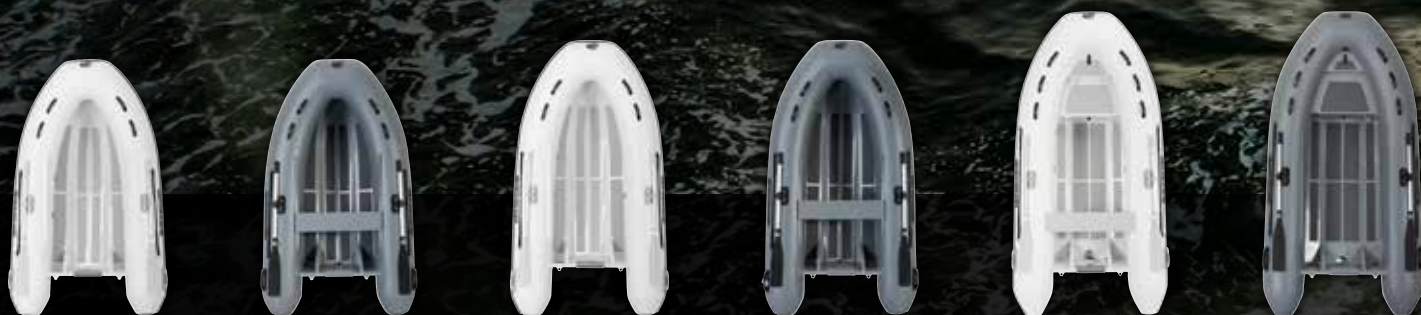

Whether you need a ship-to-shore tender craft or a lightweight, nimble, and affordable boat for family outings at the lake or beach, Quicksilver Inflatable Boats are up to the task. With a variety of sizes, flooring and hull designs available, you are sure to find the one perfect for whatever use you have in mind.

# RANGES OVERVIEW

**TENDY** 200 / 240

**AIRDECK** 250 / 300 / 320

**SPORT** 250 / 300 / 320

**ALU-RIB** 270 / 290 / 320

**SPORT HD** 365 / 420 / 470

350 / 380 / 420

# SPECIFICATIONS

	MODELS	FLOOR	DESIGN CATEGORY	LENGTH (M)	BEAM (CM)	WEIGHT (KG)	PERSONS CAPACITY
TENDY	200 TENDY	Slatted floor	D	2.00	134	21.8	2
		Air Floor	D	2.00	134	16.8	2+1
	240 TENDY	Slatted floor	D	2.40	134	23.8	3
		Air Floor	D	2.40	134	18.8	3
AIRDECK	250 AIRDECK	Air Floor	D	2.49	152	28	3+1
	300 AIRDECK	Air Floor	C	3.00	152	37	4
	320 AIRDECK	Air Floor	C	3.20	152	42	5
SPORT	250 SPORT	Aluminium	D	2.49	152	35	3+1
	300 SPORT	Aluminium	C	3.00	152	49	4
	320 SPORT	Aluminium	C	3.20	152	54	5
	365 SPORT HD	Aluminium	C	3.65	170	79	6
	420 SPORT HD	Aluminium	C	4.20	192	115	8
	470 SPORT HD	Aluminium	C	4.70	192	129	10
ALU-RIB PVC	270 ALU-RIB	V-floor	D	2.70	163	38	3
	290 ALU-RIB	V-floor	D	2.90	163	41	4
	320 ALU-RIB	Aluminium	C	3.20	163	61.3	5
	350 ALU-RIB	Aluminium	C	3.50	163	69	6
	380 ALU-RIB	Aluminium	C	3.80	169	92	7
	420 ALU-RIB	Aluminium	C	4.20	169	115	8
ALU-RIB Hypalon	320 ALU-RIB	Aluminium	C	3.20	163	66.3	5
	350 ALU-RIB	Aluminium	C	3.50	163	73.4	6