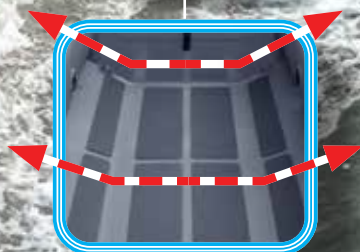

Flat-floor