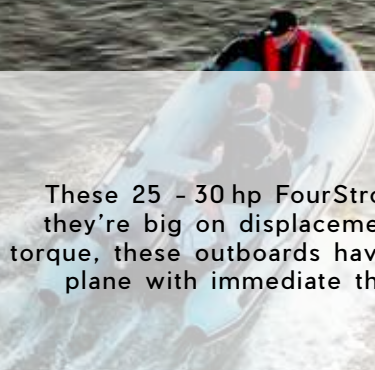

AMBIDEXTROUS TILLER

The centre-mounted tiller provides simple horizontal adjustment and reversible throttle grip rotation for port or starboard installation.